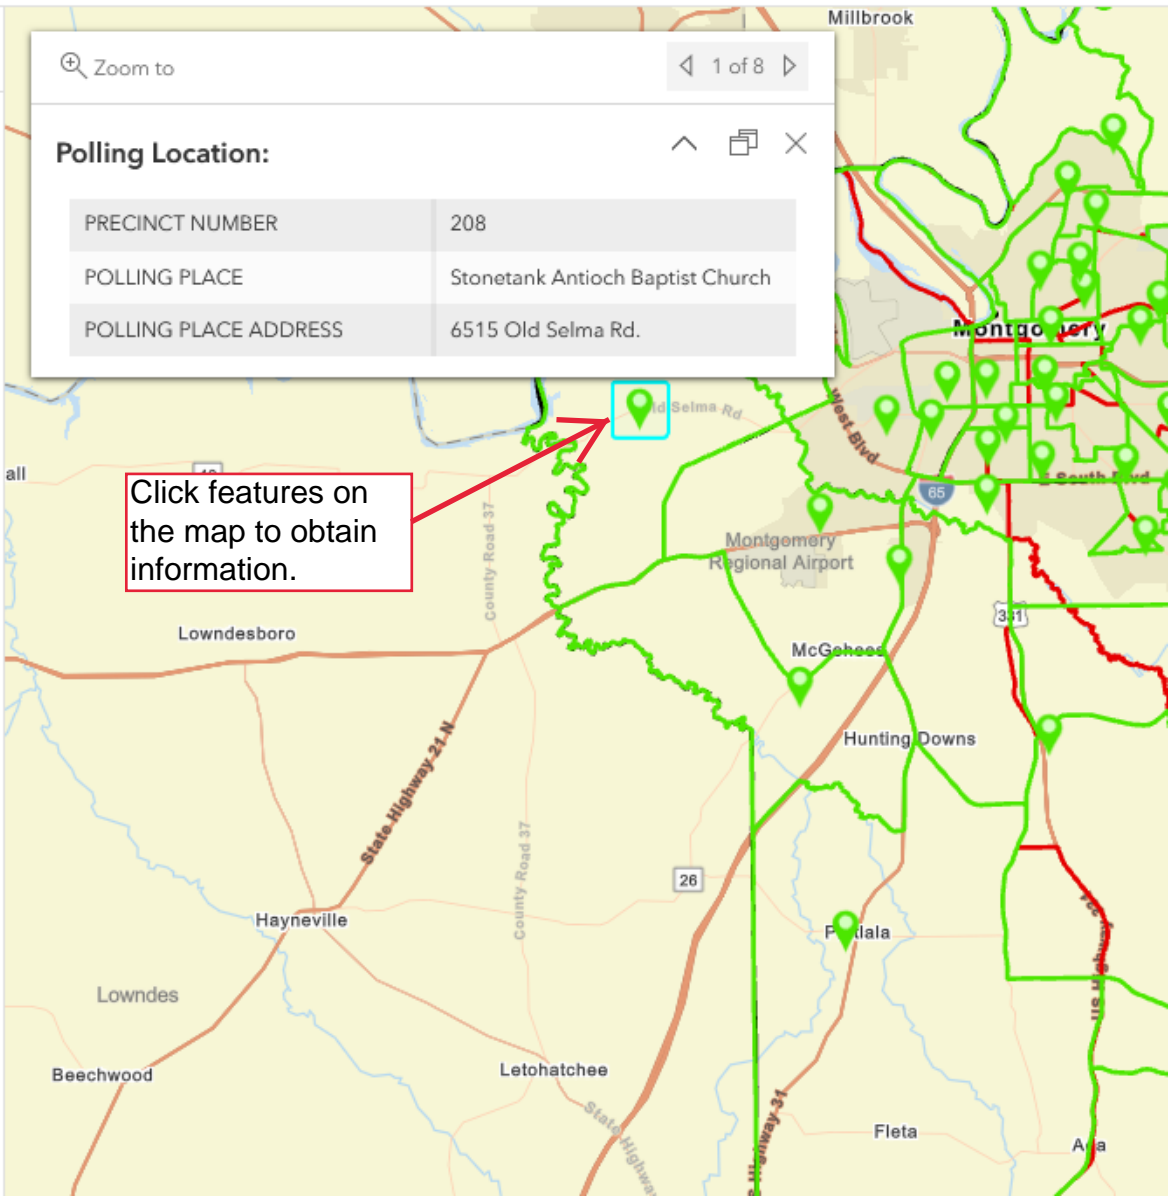

State of Alabama Senate Districts

State of Alabama Board of Education Districts

United States Congressional Districts

Zoom to

1 of 8

Polling Location:

PRECINCT NUMBER	208
POLLING PLACE	Stonetank Antioch Baptist Church
POLLING PLACE ADDRESS	6515 Old Selma Rd.

Click features on the map to obtain information.

Legend

Montgomery County Political Layers

Polling Locations

Voting Precincts

Montgomery County Commission Districts

Montgomery County Board of Education Districts

Expand the political layers.

Hide layer

Turn layers on or off by selecting or unselecting the eye icon.

Add

Basemap

Current basemap
Streets

Charted Territory Map

Colored Pencil Map

Community Map

Dark Gray Canvas

Firefly Imagery Hybrid

Human Geography Dark Map

Human Geography Map

Change the background map by clicking the "Basemap" tab and selecting an option.