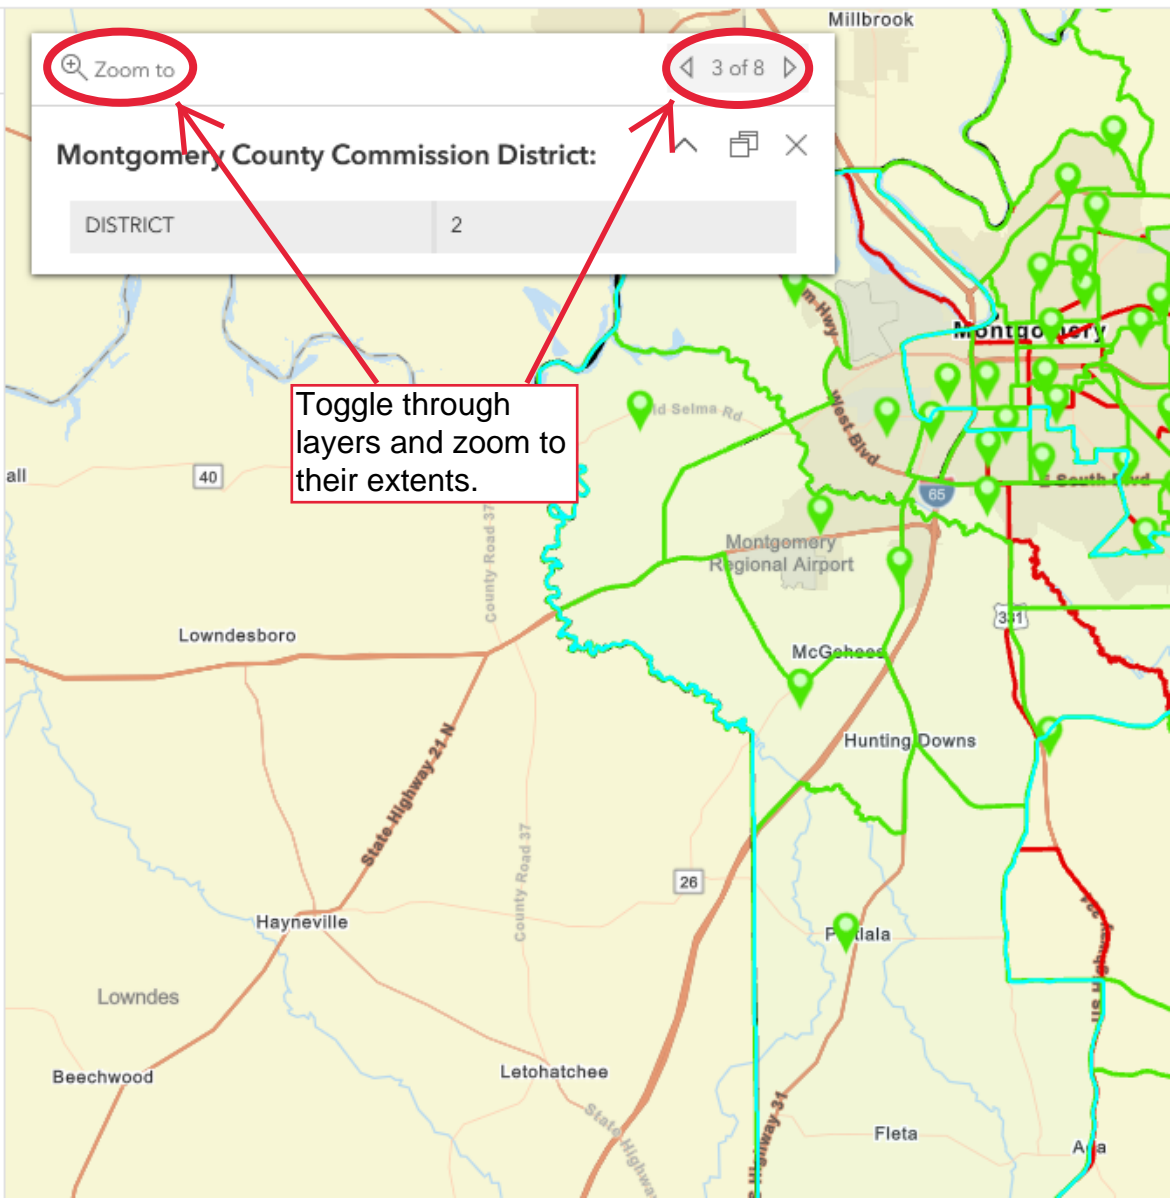

State of Alabama House of Representatives Districts

State of Alabama Senate Districts

State of Alabama Board of Education Districts

United States Congressional Districts

Zoom to 3 of 8

Montgomery County Commission District:

DISTRICT	2
----------	---

Toggle through layers and zoom to their extents.

To turn layers on or off, click the "Layers" tab.

Layers

- Montgomery County Political Layers
- Polling Locations
- Voting Precincts
- Montgomery County Commission
- Montgomery County Board of Education Districts
- State of Alabama House of Representatives Districts
- State of Alabama Senate Districts
- State of Alabama Board of Education Districts
- United States Congressional Districts

Expand the political layers.

Hide layer

Turn layers on or off by selecting or unselecting the eye icon.

Add

Basemap

Current basemap
Streets

Charted Territory Map

Colored Pencil Map

Community Map

Dark Gray Canvas

Firefly Imagery Hybrid

Human Geography Dark Map

Human Geography Map

Change the background map by clicking the "Basemap" tab and selecting an option.