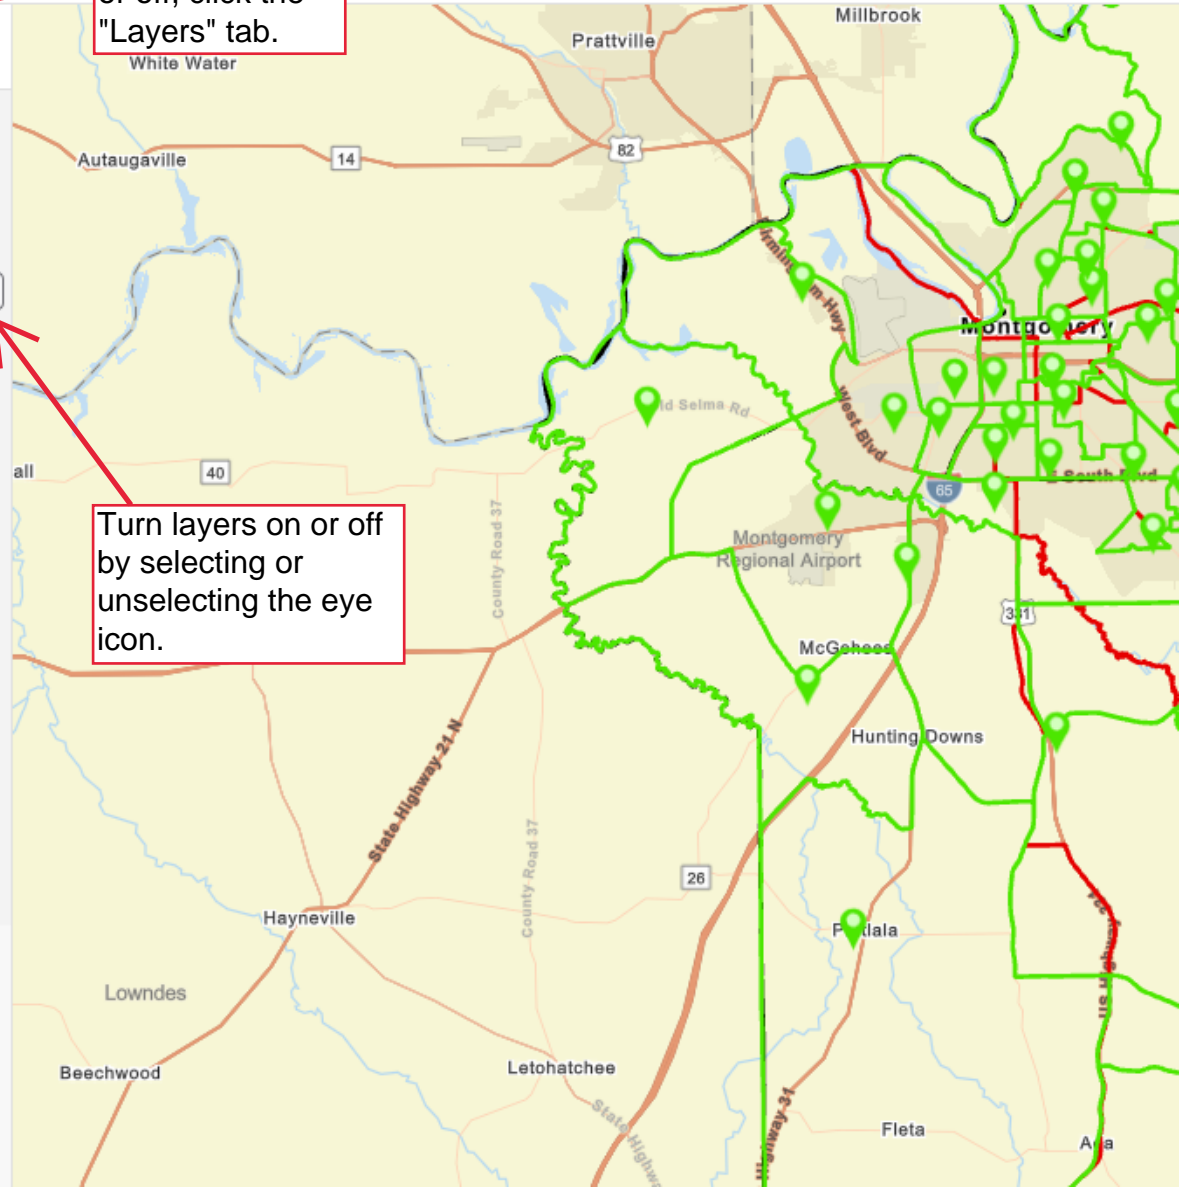

Expand the political layers.

Hide layer

Turn layers on or off by selecting or unselecting the eye icon.

Add

Basemap

Current basemap
Streets

Charted Territory Map

Colored Pencil Map

Community Map

Dark Gray Canvas

Firefly Imagery Hybrid

Human Geography Dark Map

Human Geography Map

Change the background map by clicking the "Basemap" tab and selecting an option.