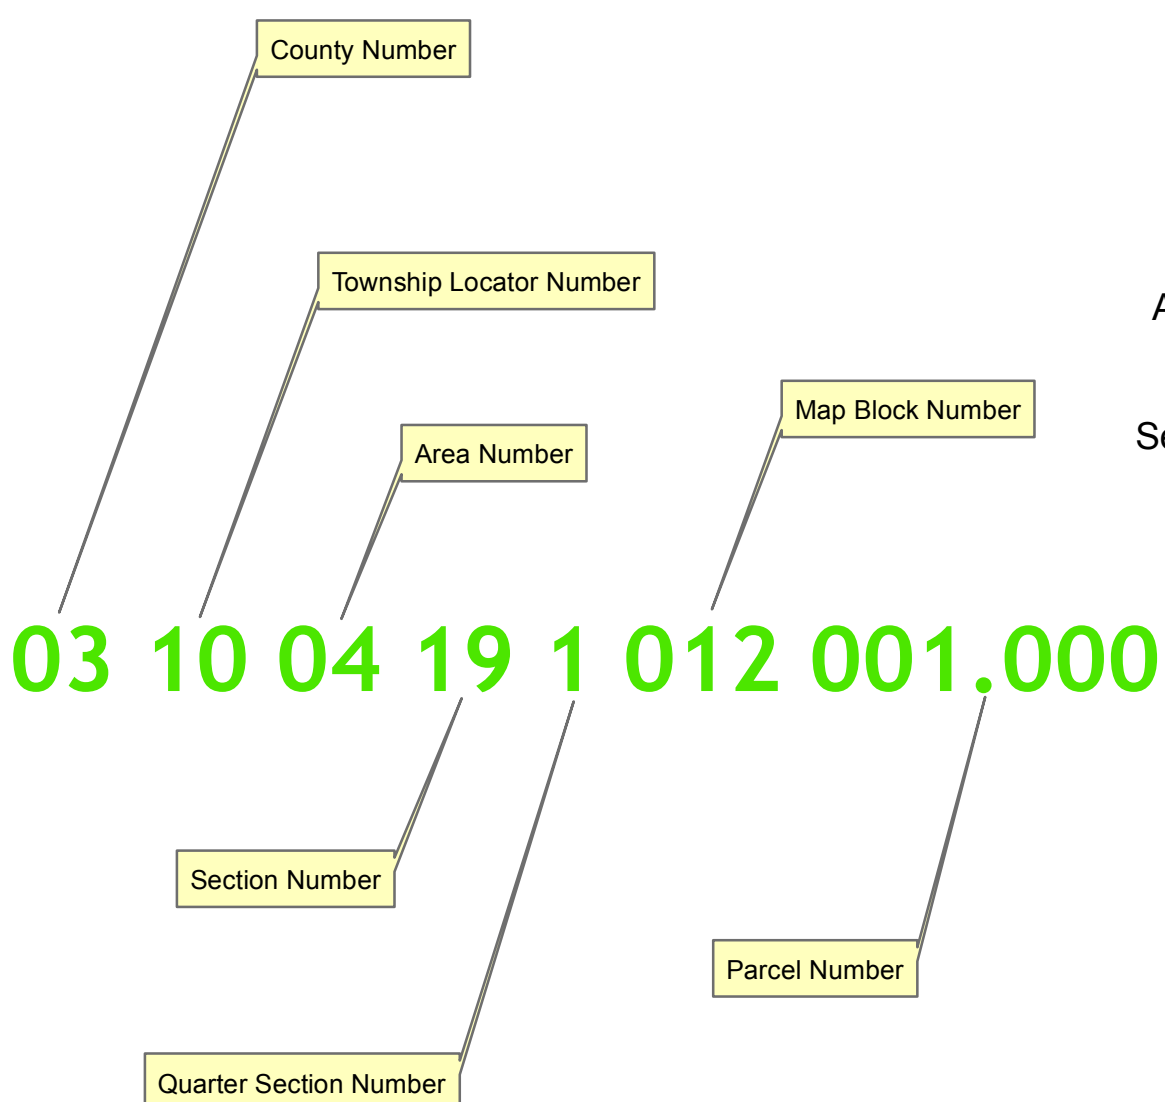

LOCATOR	TOWNSHIP & RANGE
1	Township 18 North, Range 18 East
2	Township 17 North, Range 16 East
3	Township 17 North, Range 17 East
4	Township 17 North, Range 18 East
5	Township 17 North, Range 19 East
6	Township 17 North, Range 20 East
7	Township 16 North, Range 21 East
8	Township 16 North, Range 20 East
9	Township 16 North, Range 19 East
10	Township 16 North, Range 18 East
11	Township 16 North, Range 17 East
12	Township 16 North, Range 16 East
13	Township 15 North, Range 16 East
14	Township 15 North, Range 17 East
15	Township 15 North, Range 18 East
16	Township 15 North, Range 19 East
17	Township 15 North, Range 20 East
18	Township 15 North, Range 21 East
19	Township 14 North, Range 20 East
20	Township 14 North, Range 19 East
21	Township 14 North, Range 18 East
22	Township 14 North, Range 17 East
23	Township 13 North, Range 17 East
24	Township 13 North, Range 18 East
25	Township 13 North, Range 19 East
26	Township 13 North, Range 20 East
27	Township 12 North, Range 20 East
28	Township 12 North, Range 19 East
29	Township 12 North, Range 18 East

A township is comprised of 36 sections and 9 areas. An area is comprised of 4 sections.